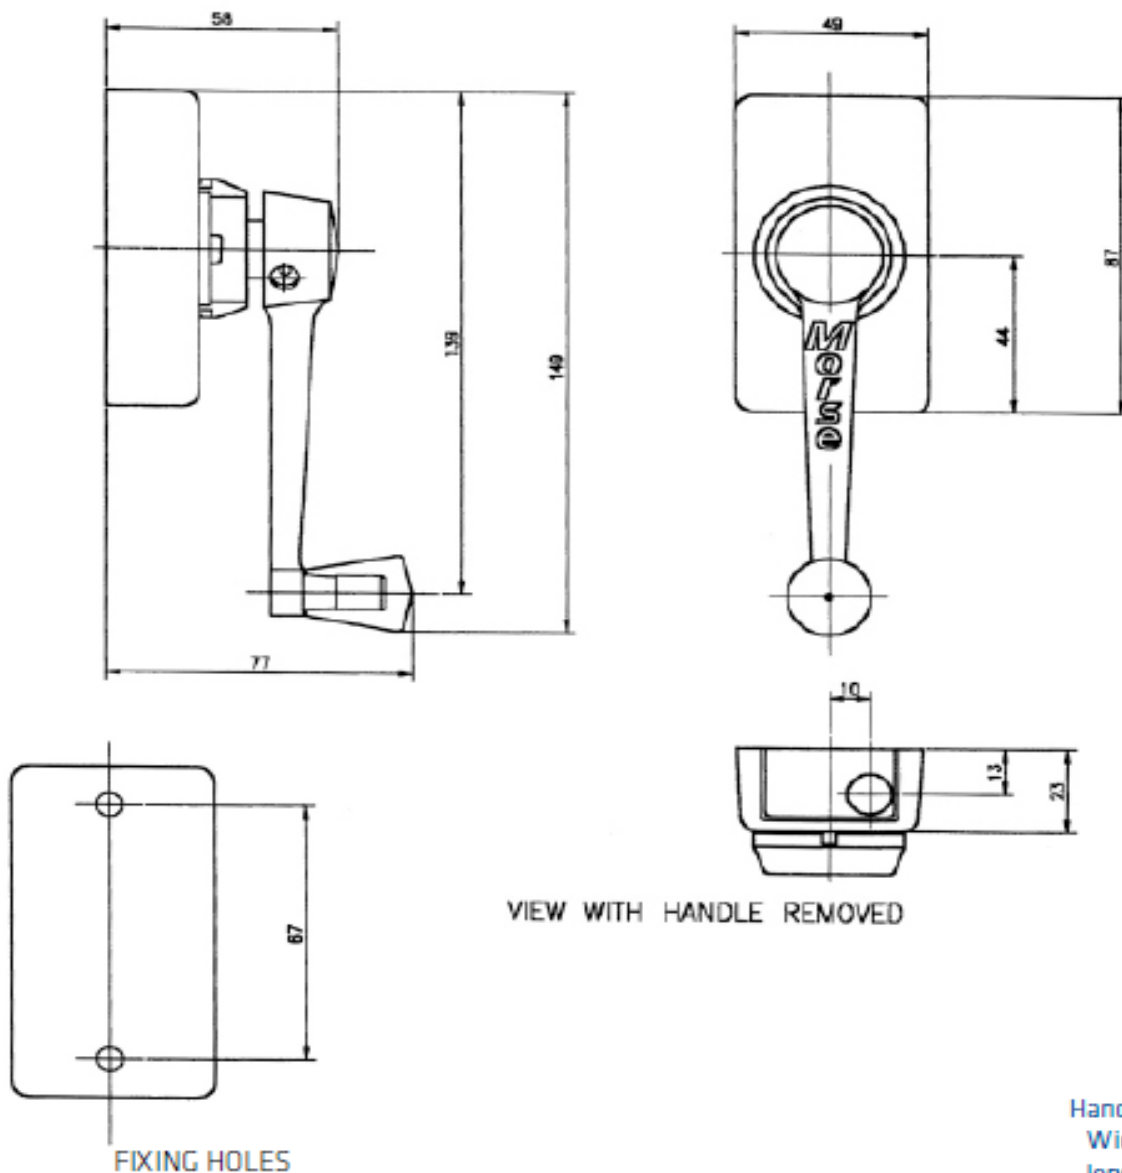

Architectural mechanical equipment

Manual controls - Mini Control

Technical Specification

Window Controls Ltd
A Breath of Fresh Air

L. P. Window Controls Ltd
Approved Distributors & Installers
Hindle Clearline (Teleflex) Window Control Systems
Unit 9, Buckwins Square
Burnt Mills Industrial Estate
Basildon, Essex, SS13 1BJ
Tel: 01268 724506 Fax: 01268 727971
www.lpwindowcontrols.co.uk
e-mail: info@lpwindowcontrols.co.uk